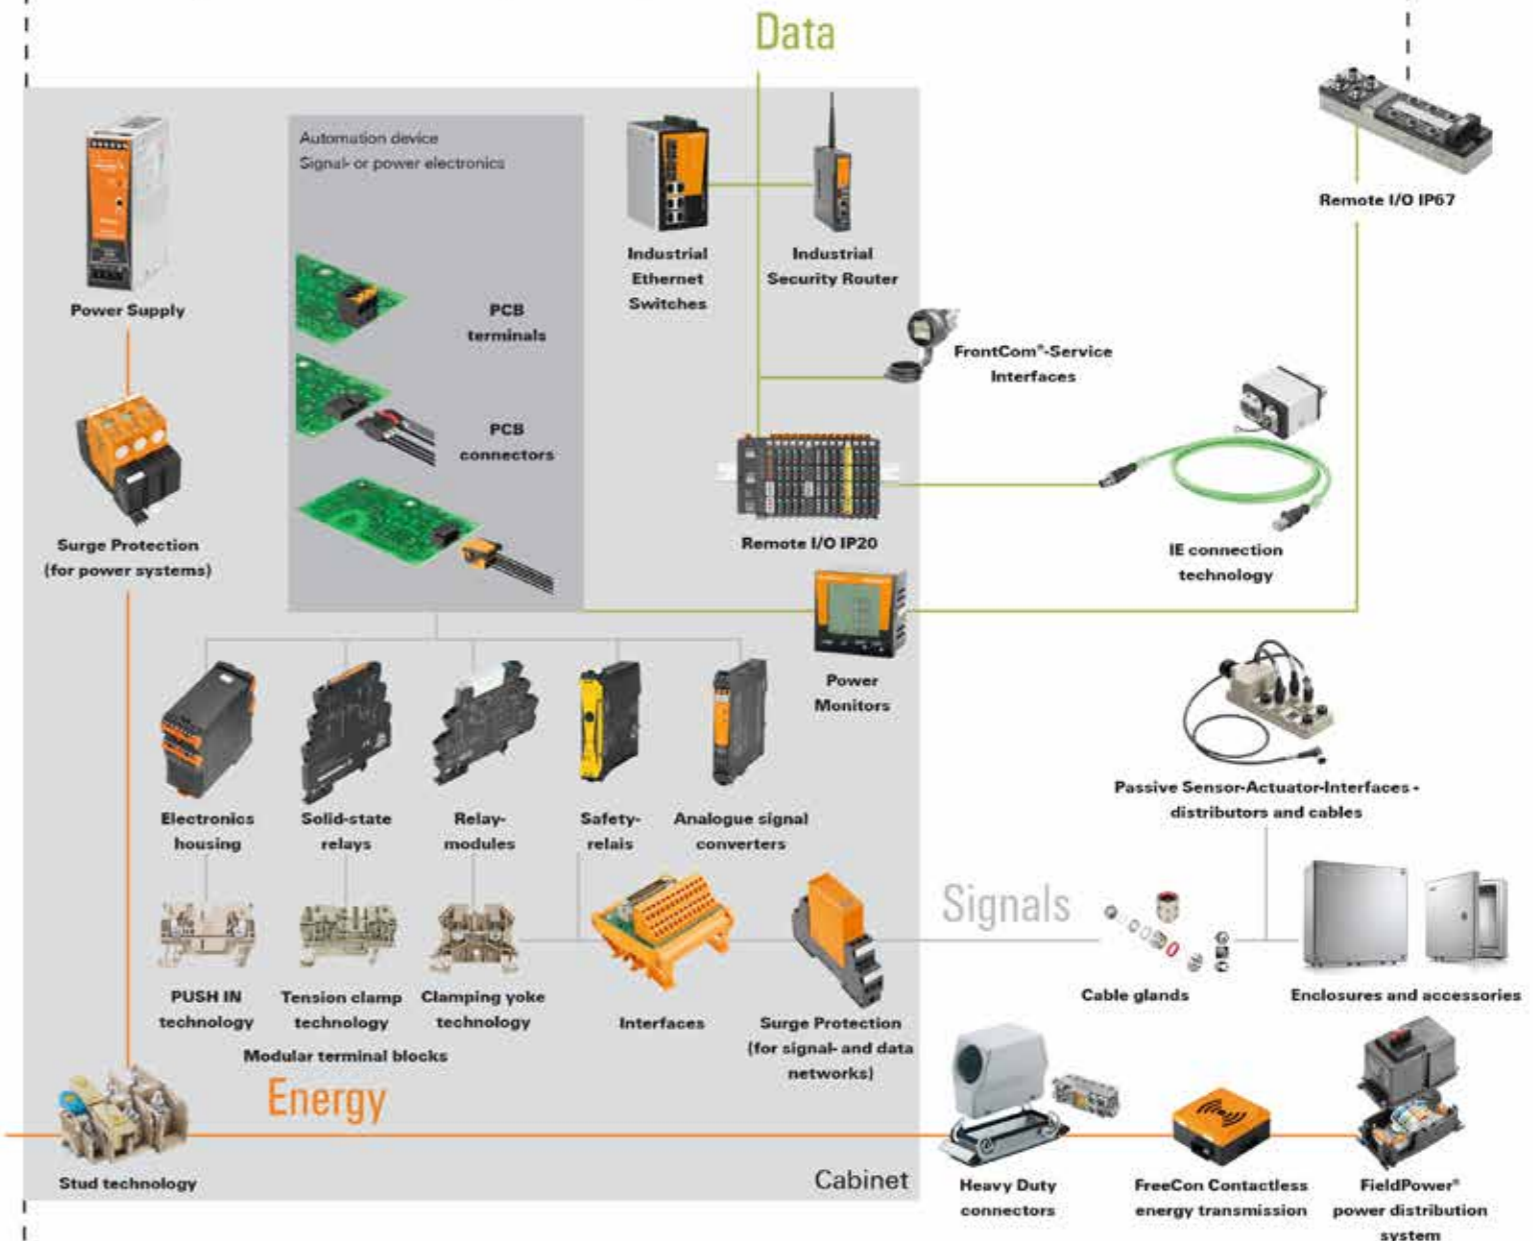

12V

LED 12 WATT

Daylight E27
Warm white E27

**12V
LED**

World of industrial connectivity
Overview

Software and digitalisation solutions e.g. Condition Monitoring

Tools and identification systems